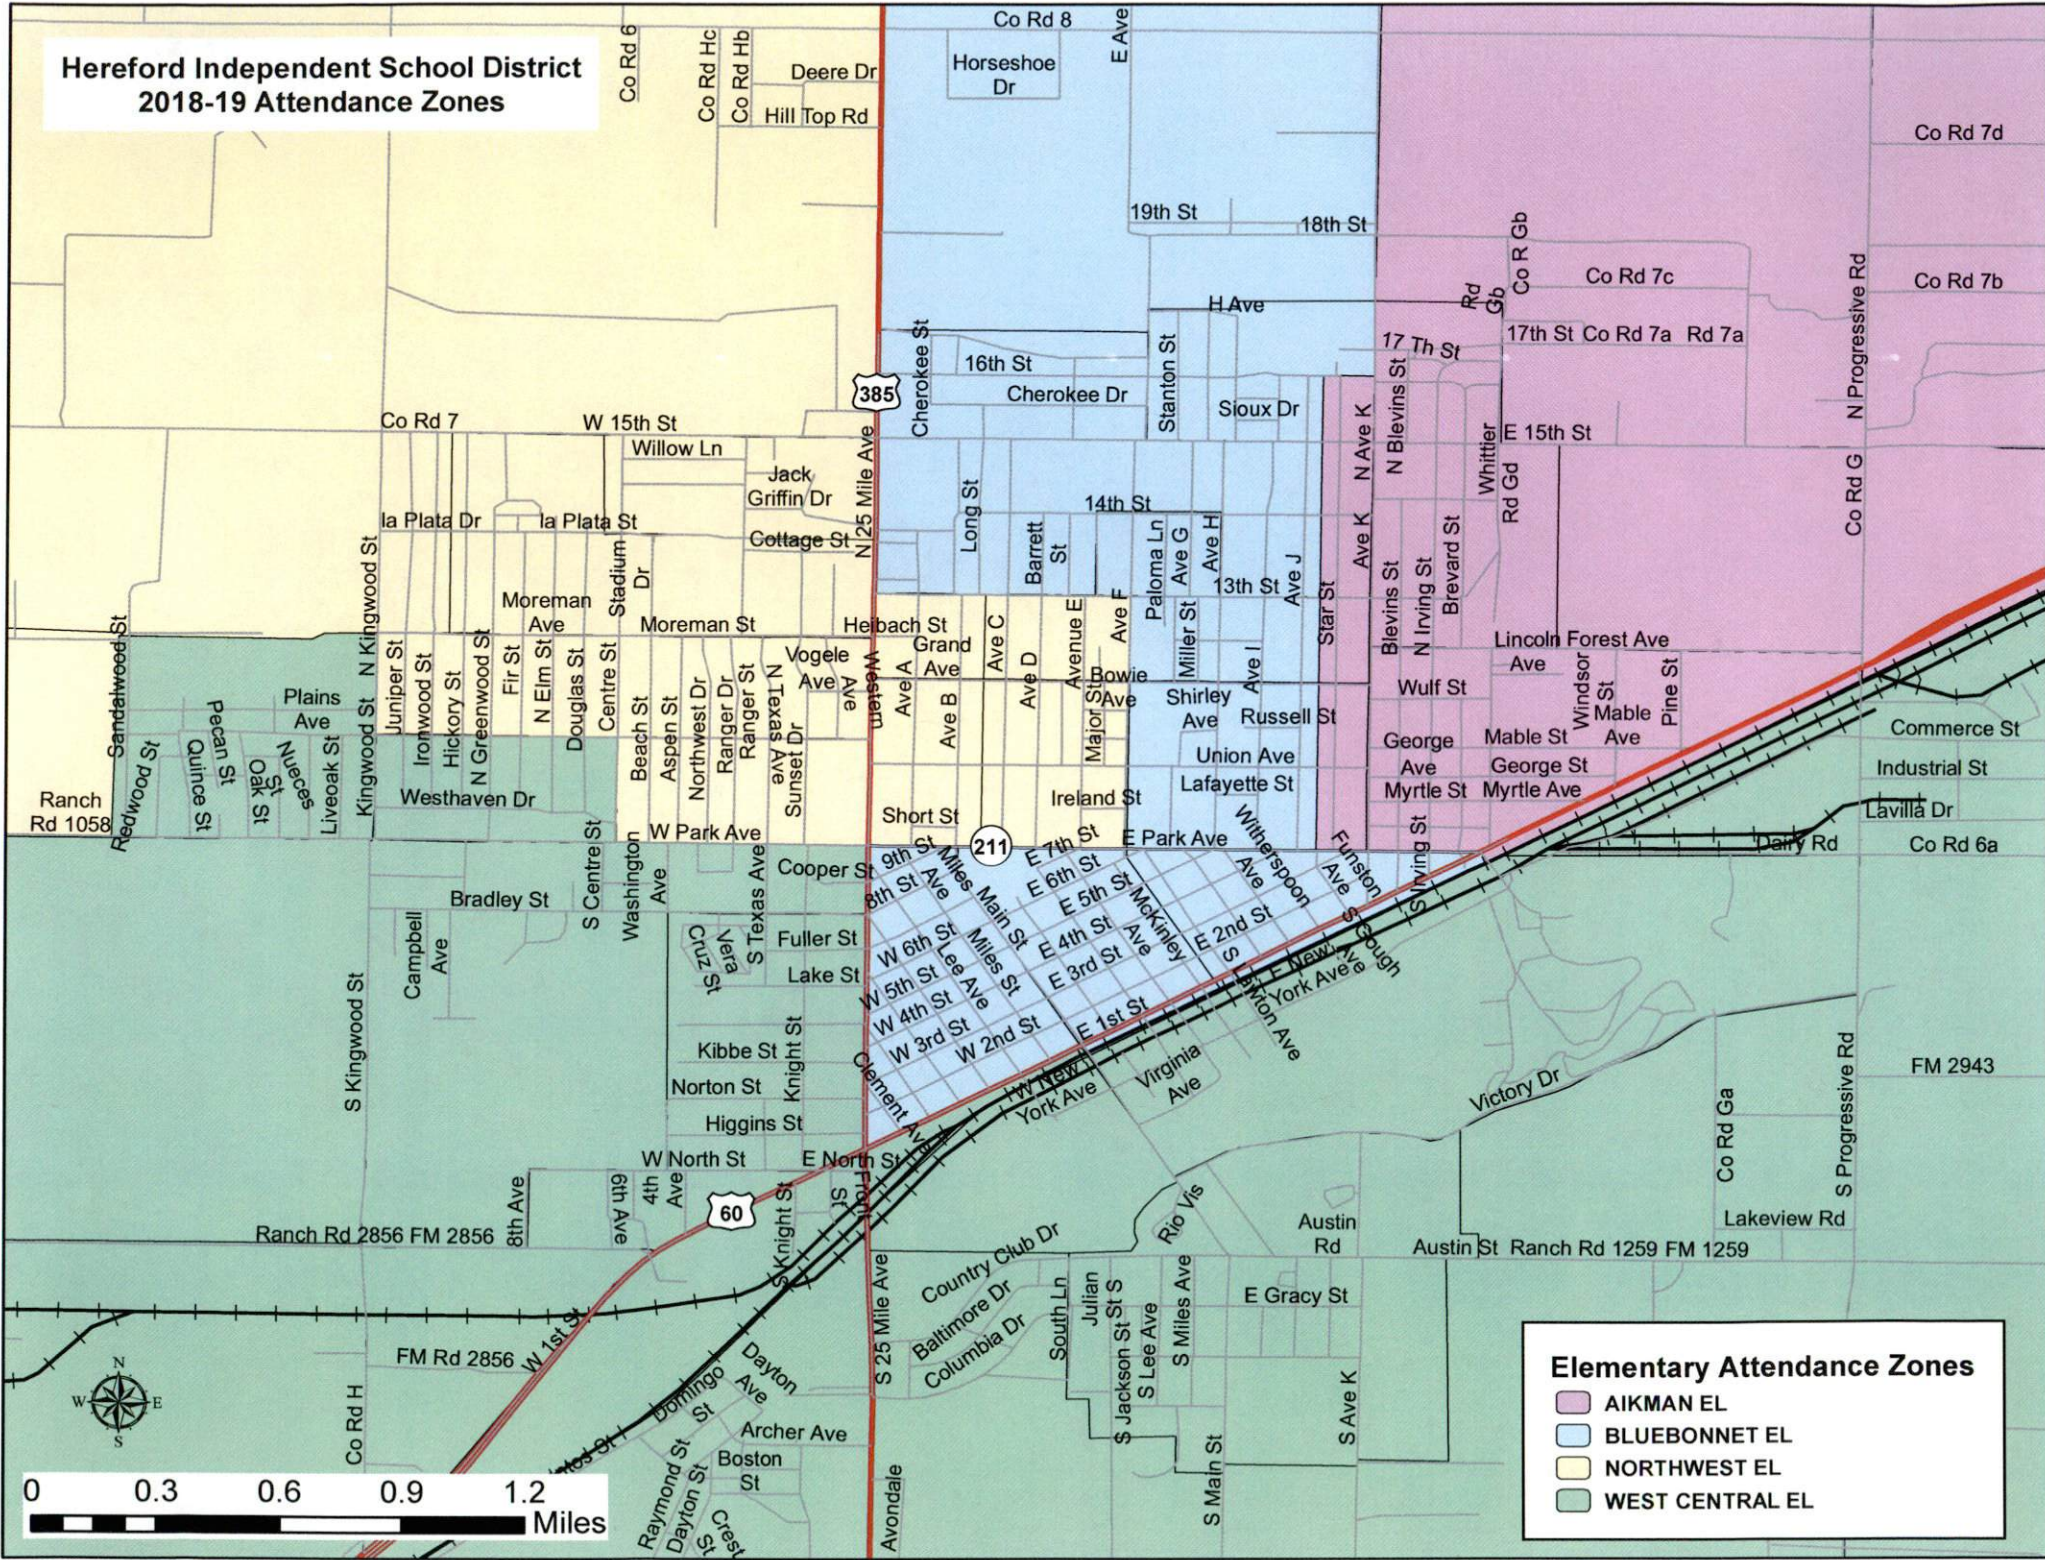

Hereford Independent School District 2018-19 Attendance Zones

Elementary Attendance Zones

- AIKMAN EL
- BLUEBONNET EL
- NORTHWEST EL
- WEST CENTRAL EL

Hereford Independent School District 2018-19 Attendance Zones

Elementary Attendance Zones

- AIKMAN EL
- BLUEBONNET EL
- NORTHWEST EL
- WEST CENTRAL EL

**Hereford Independent School District
2018-19 Attendance Zones**

Elementary Attendance Zones

- AIKMAN EL
- BLUEBONNET EL
- NORTHWEST EL
- WEST CENTRAL EL

Hereford Independent School District 2018-19 Attendance Zones

Elementary Attendance Zones

- AIKMAN EL
- BLUEBONNET EL
- NORTHWEST EL
- WEST CENTRAL EL