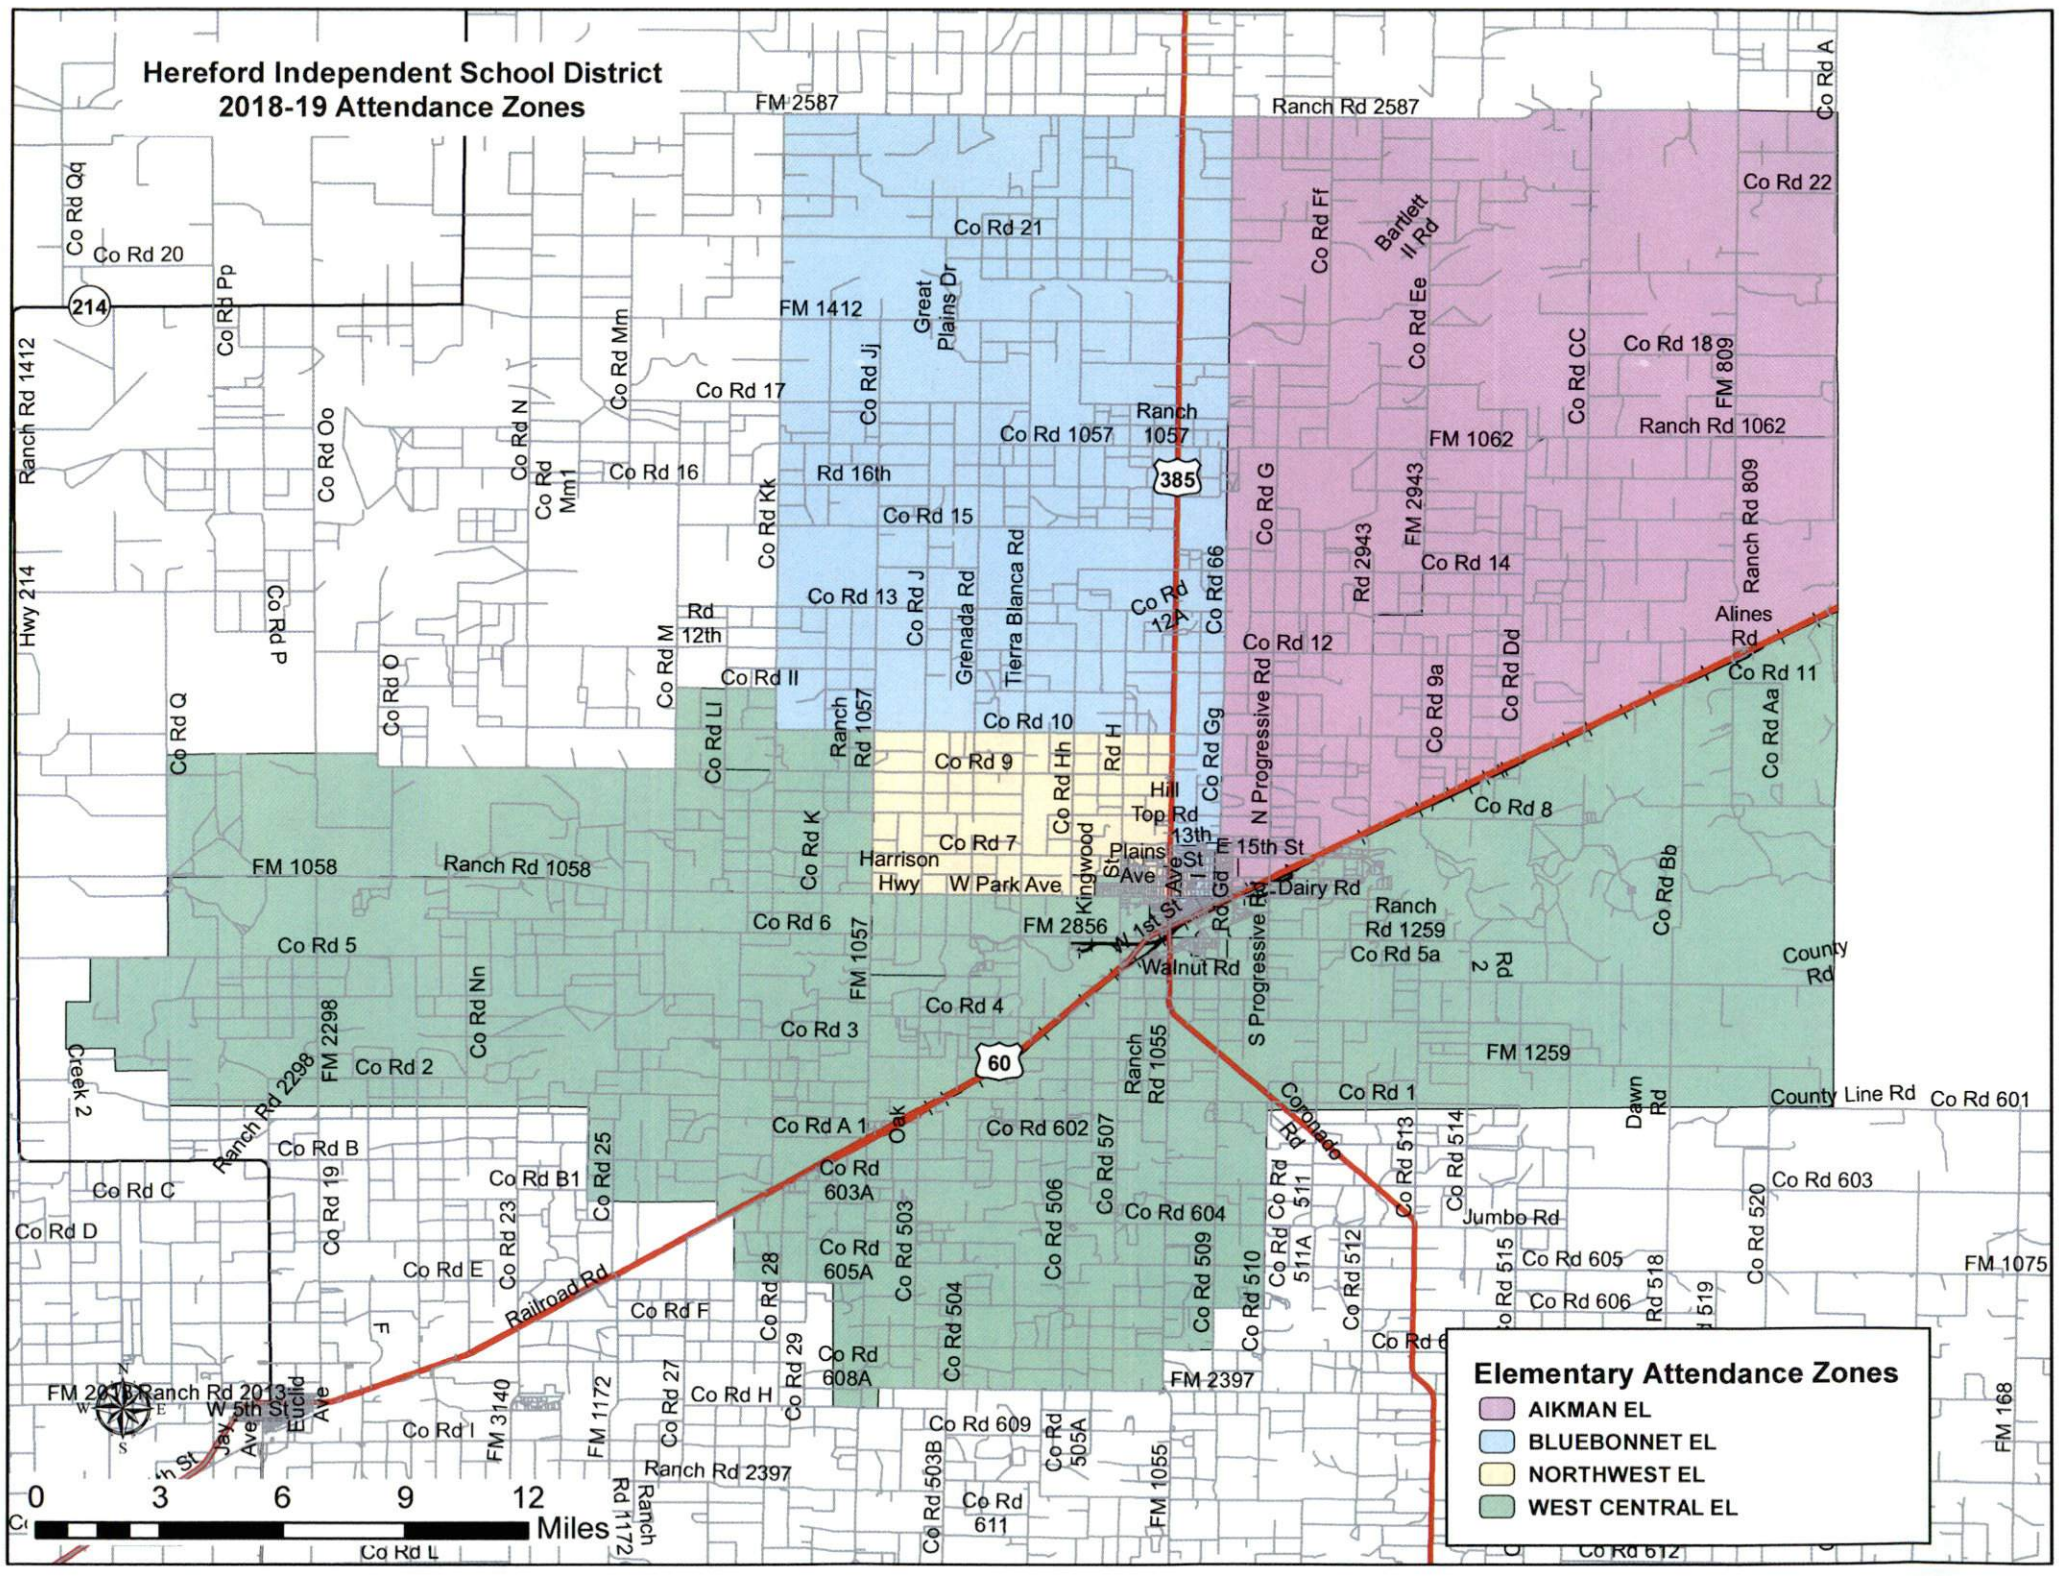

Hereford Independent School District 2018-19 Attendance Zones

Elementary Attendance Zones

- AIKMAN EL
- BLUEBONNET EL
- NORTHWEST EL
- WEST CENTRAL EL

Hereford Independent School District 2018-19 Attendance Zones

Elementary Attendance Zones

- AIKMAN EL
- BLUEBONNET EL
- NORTHWEST EL
- WEST CENTRAL EL

**Hereford Independent School District
2018-19 Attendance Zones**

Elementary Attendance Zones

- AIKMAN EL
- BLUEBONNET EL
- NORTHWEST EL
- WEST CENTRAL EL

Hereford Independent School District 2018-19 Attendance Zones

Elementary Attendance Zones

- AIKMAN EL
- BLUEBONNET EL
- NORTHWEST EL
- WEST CENTRAL EL