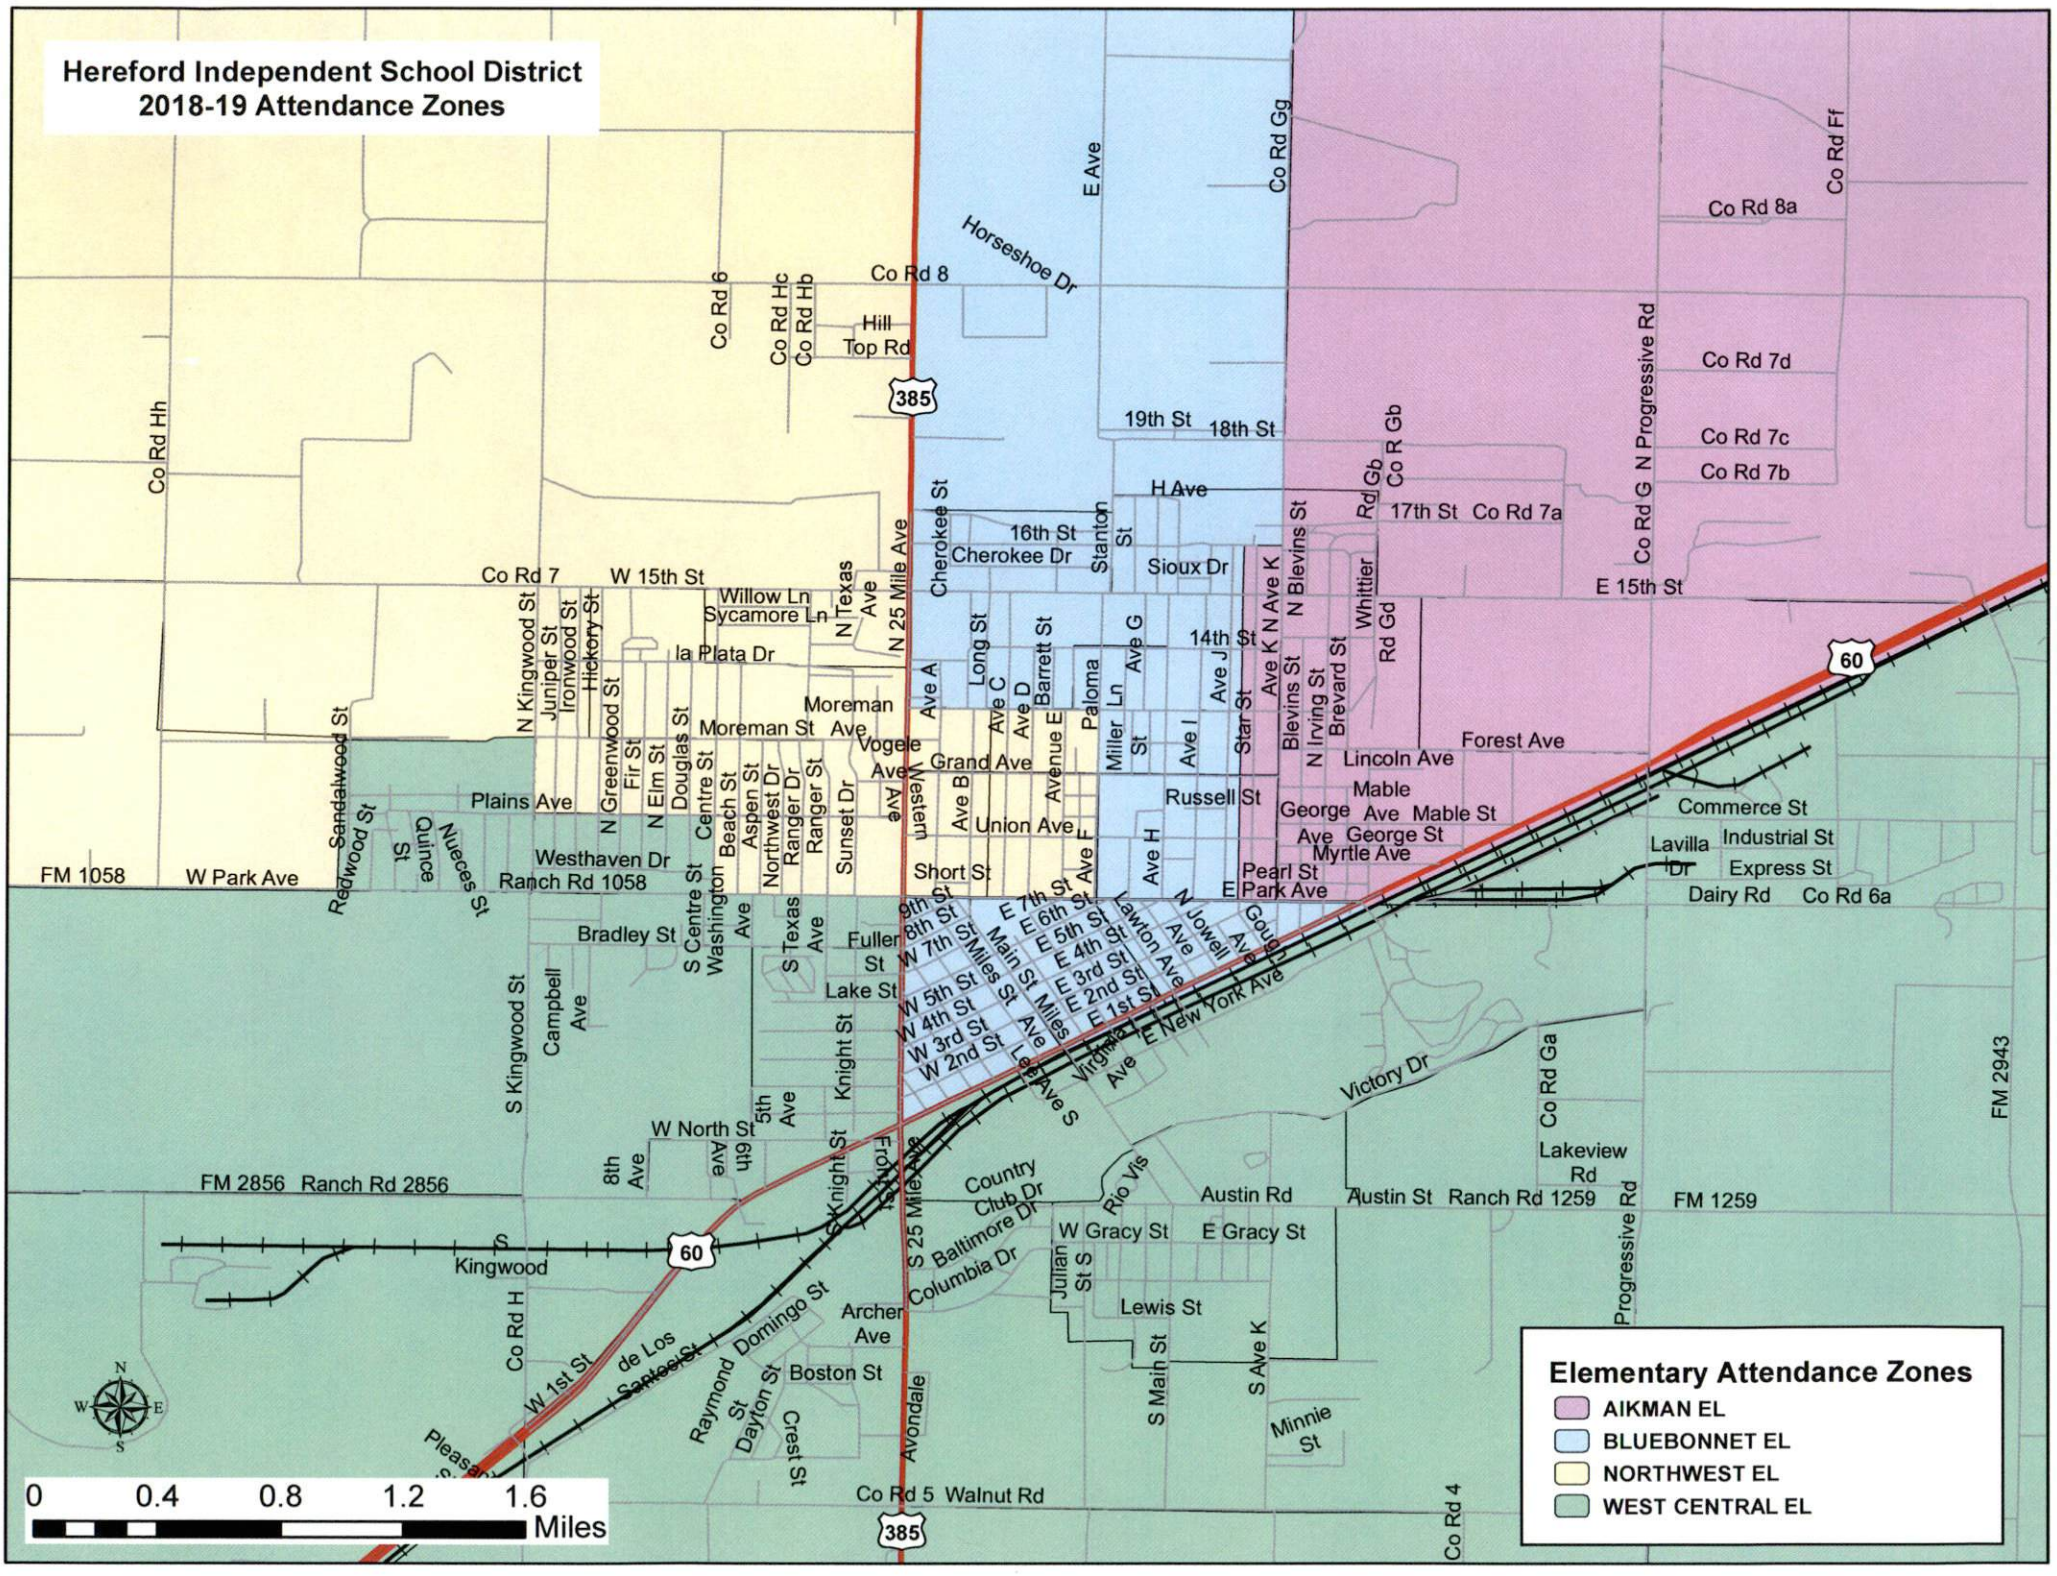

Hereford Independent School District 2018-19 Attendance Zones

Elementary Attendance Zones

- AIKMAN EL
- BLUEBONNET EL
- NORTHWEST EL
- WEST CENTRAL EL

Hereford Independent School District 2018-19 Attendance Zones

Elementary Attendance Zones

- AIKMAN EL
- BLUEBONNET EL
- NORTHWEST EL
- WEST CENTRAL EL

**Hereford Independent School District
2018-19 Attendance Zones**

Elementary Attendance Zones

- AIKMAN EL
- BLUEBONNET EL
- NORTHWEST EL
- WEST CENTRAL EL

Hereford Independent School District 2018-19 Attendance Zones

Elementary Attendance Zones

- AIKMAN EL
- BLUEBONNET EL
- NORTHWEST EL
- WEST CENTRAL EL