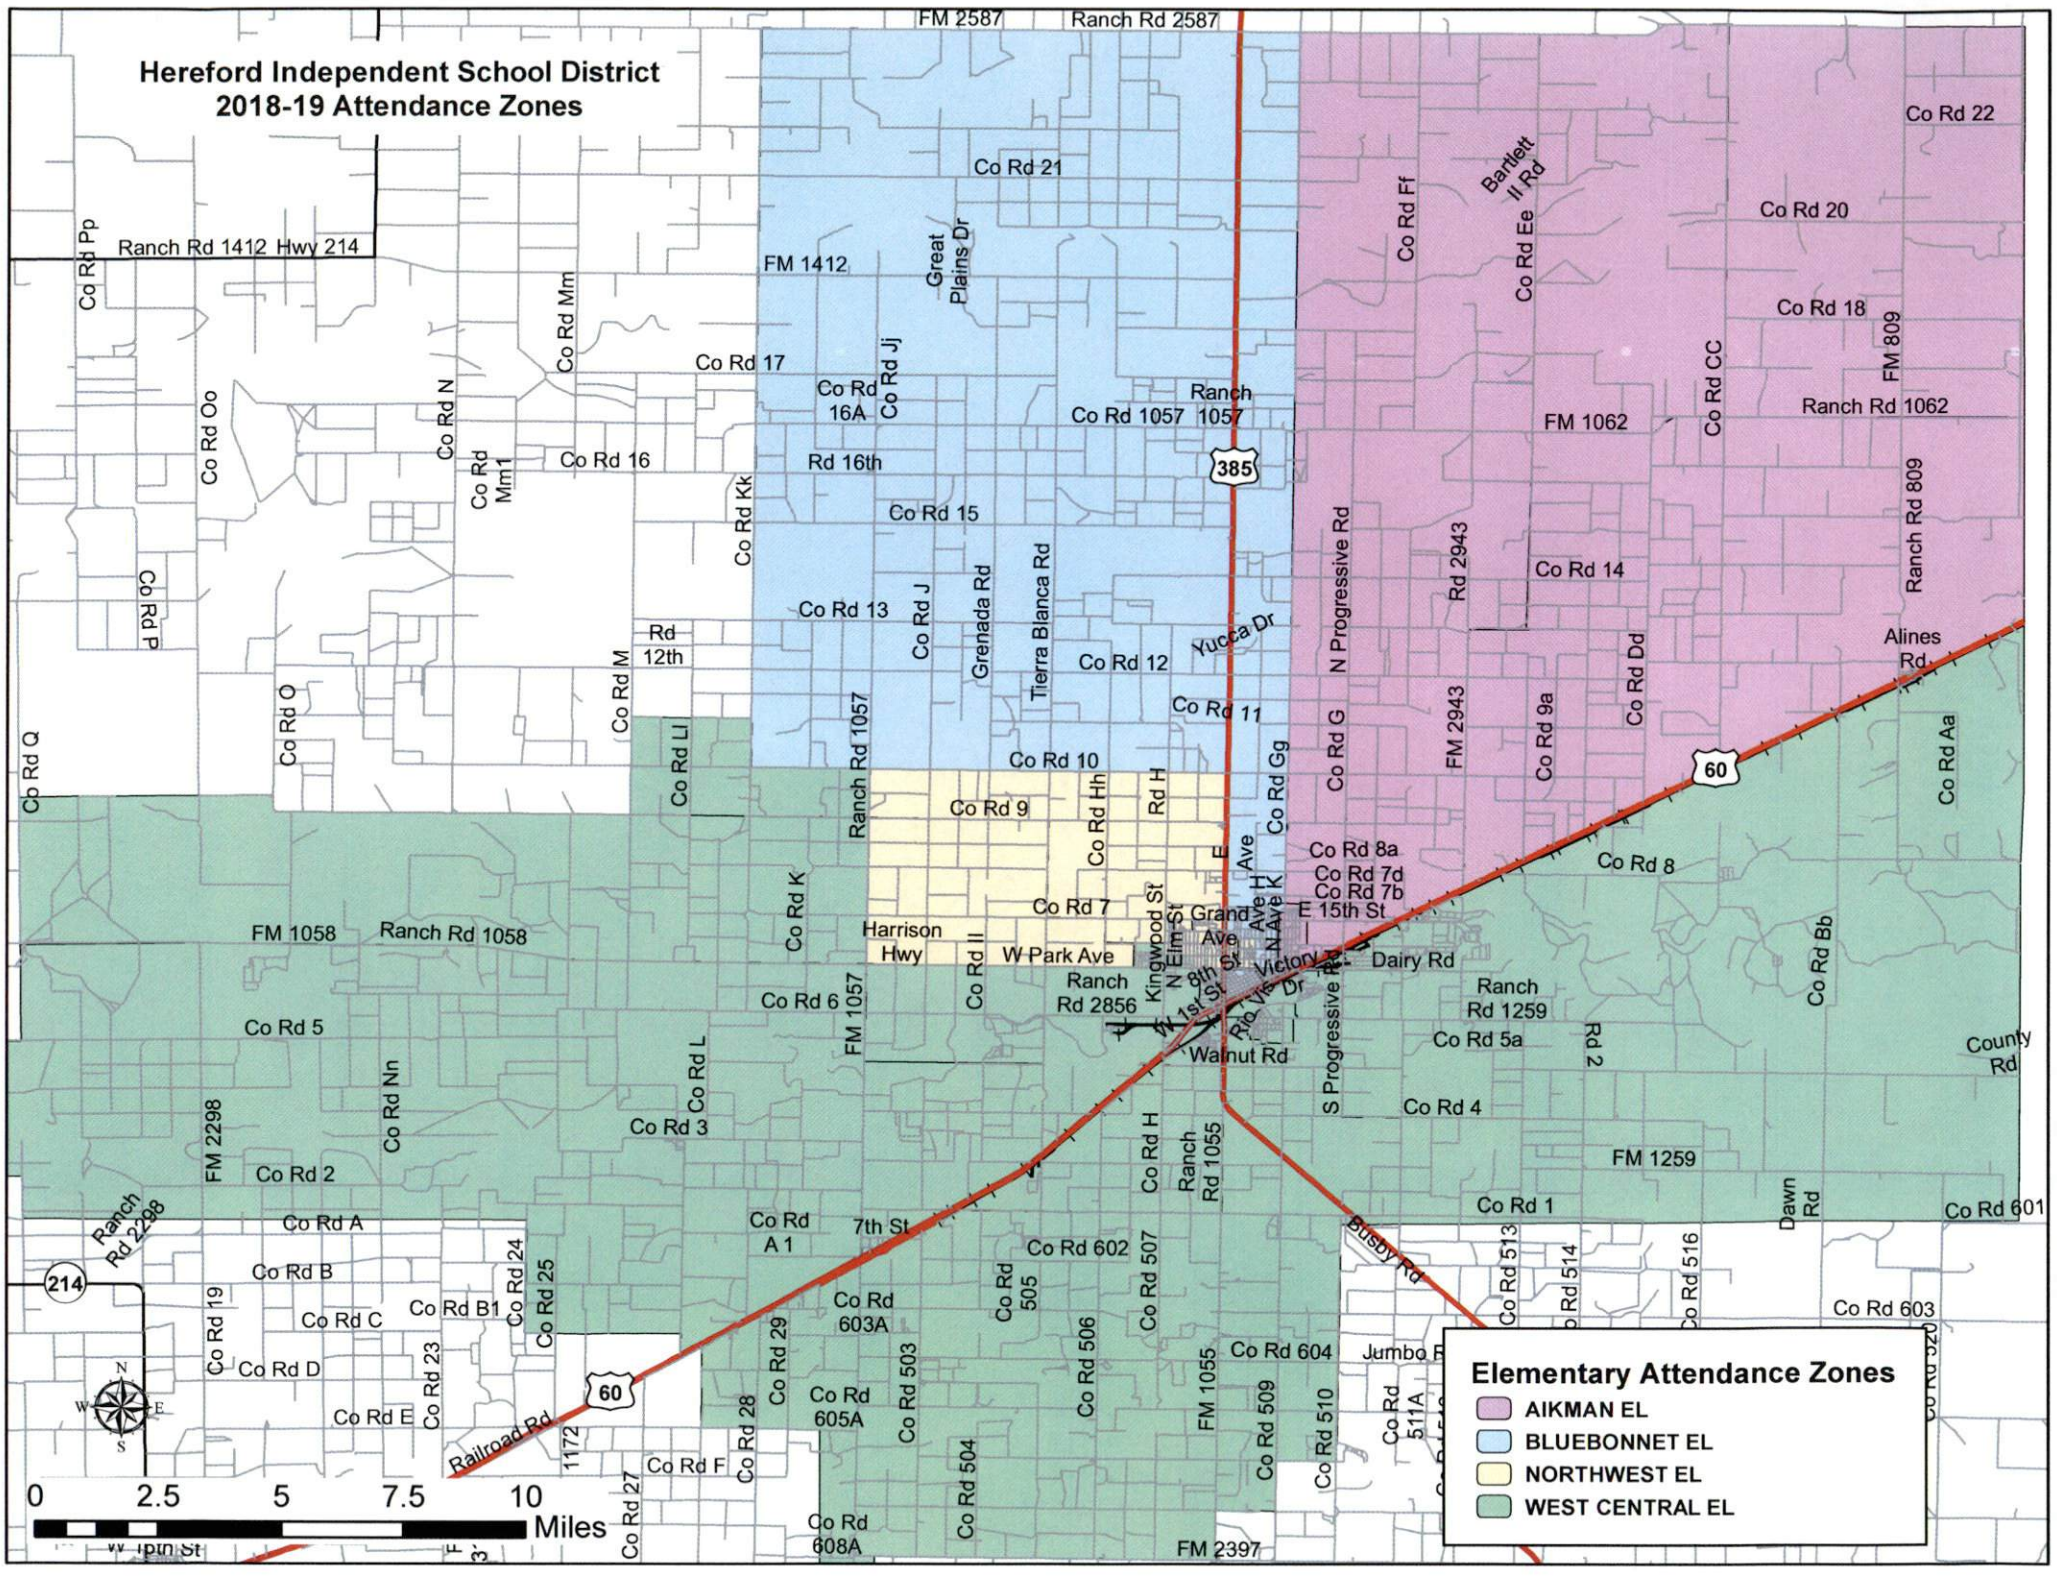

Hereford Independent School District 2018-19 Attendance Zones

Elementary Attendance Zones

- AIKMAN EL
- BLUEBONNET EL
- NORTHWEST EL
- WEST CENTRAL EL

Hereford Independent School District 2018-19 Attendance Zones

Elementary Attendance Zones

- AIKMAN EL
- BLUEBONNET EL
- NORTHWEST EL
- WEST CENTRAL EL

**Hereford Independent School District
2018-19 Attendance Zones**

Elementary Attendance Zones

- AIKMAN EL
- BLUEBONNET EL
- NORTHWEST EL
- WEST CENTRAL EL

Hereford Independent School District 2018-19 Attendance Zones

Elementary Attendance Zones

- AIKMAN EL
- BLUEBONNET EL
- NORTHWEST EL
- WEST CENTRAL EL